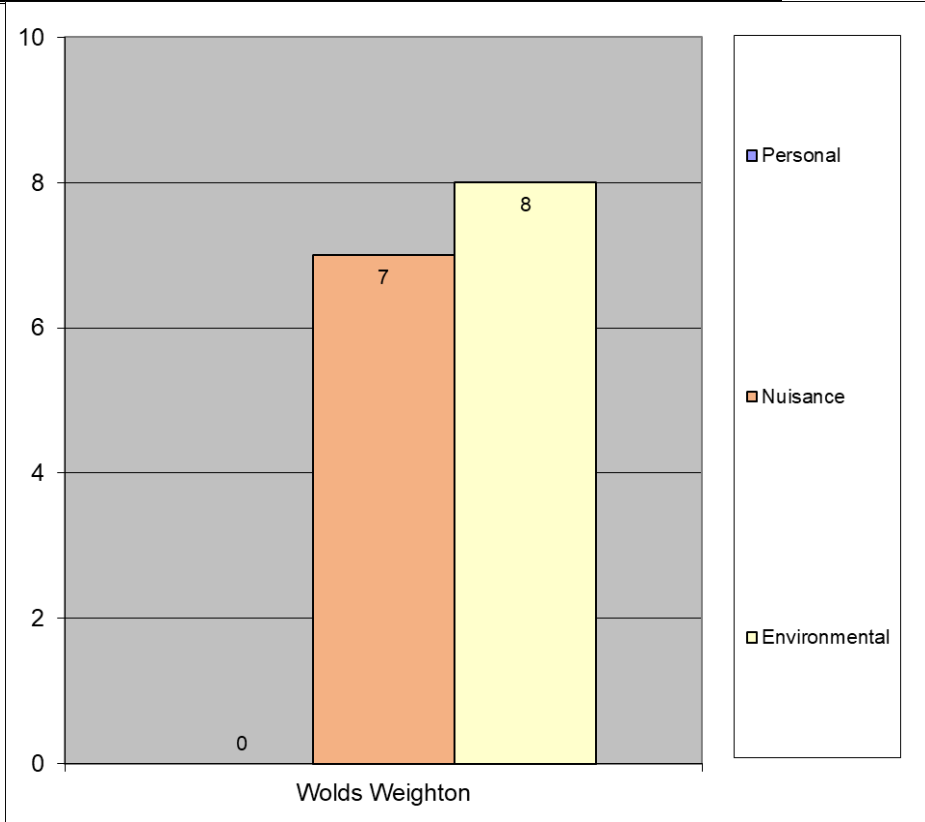

Wolds Weighton

Six month data represents 1 April 2021 to 30 September 2021

Breakdown by Ward

Interventions to Tackle ASB

Calls for Service to the ASB Team

*Court Orders include ASBOs, Criminal Behaviour Orders and Civil Injunctions

Wolds Weighton

Six month data represents 1 April 2021 to 30 September 2021

Neighbourhood Watch Groups and Community Projects