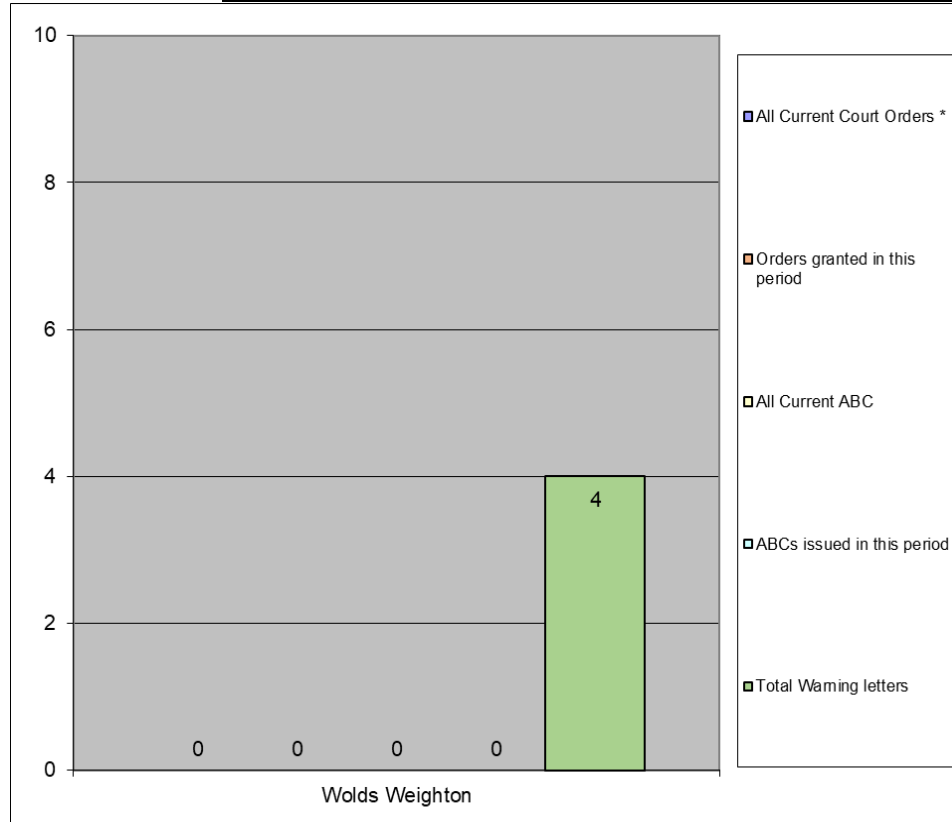

Wolds Weighton

Six month data represents 1 April 2021 to 30 September 2021

Breakdown by Parish and Town Council area

Interventions to Tackle ASB

*Court Orders include ASBOs, Criminal Behaviour Orders and Civil Injunctions

Wolds Weighton

Six month data represents 1 April 2021 to 30 September 2021

Breakdown by Ward

Interventions to Tackle ASB

Calls for Service to the ASB Team

*Court Orders include ASBOs, Criminal Behaviour Orders and Civil Injunctions

Wolds Weighton

Six month data represents 1 April 2021 to 30 September 2021

Neighbourhood Watch Groups and Community Projects